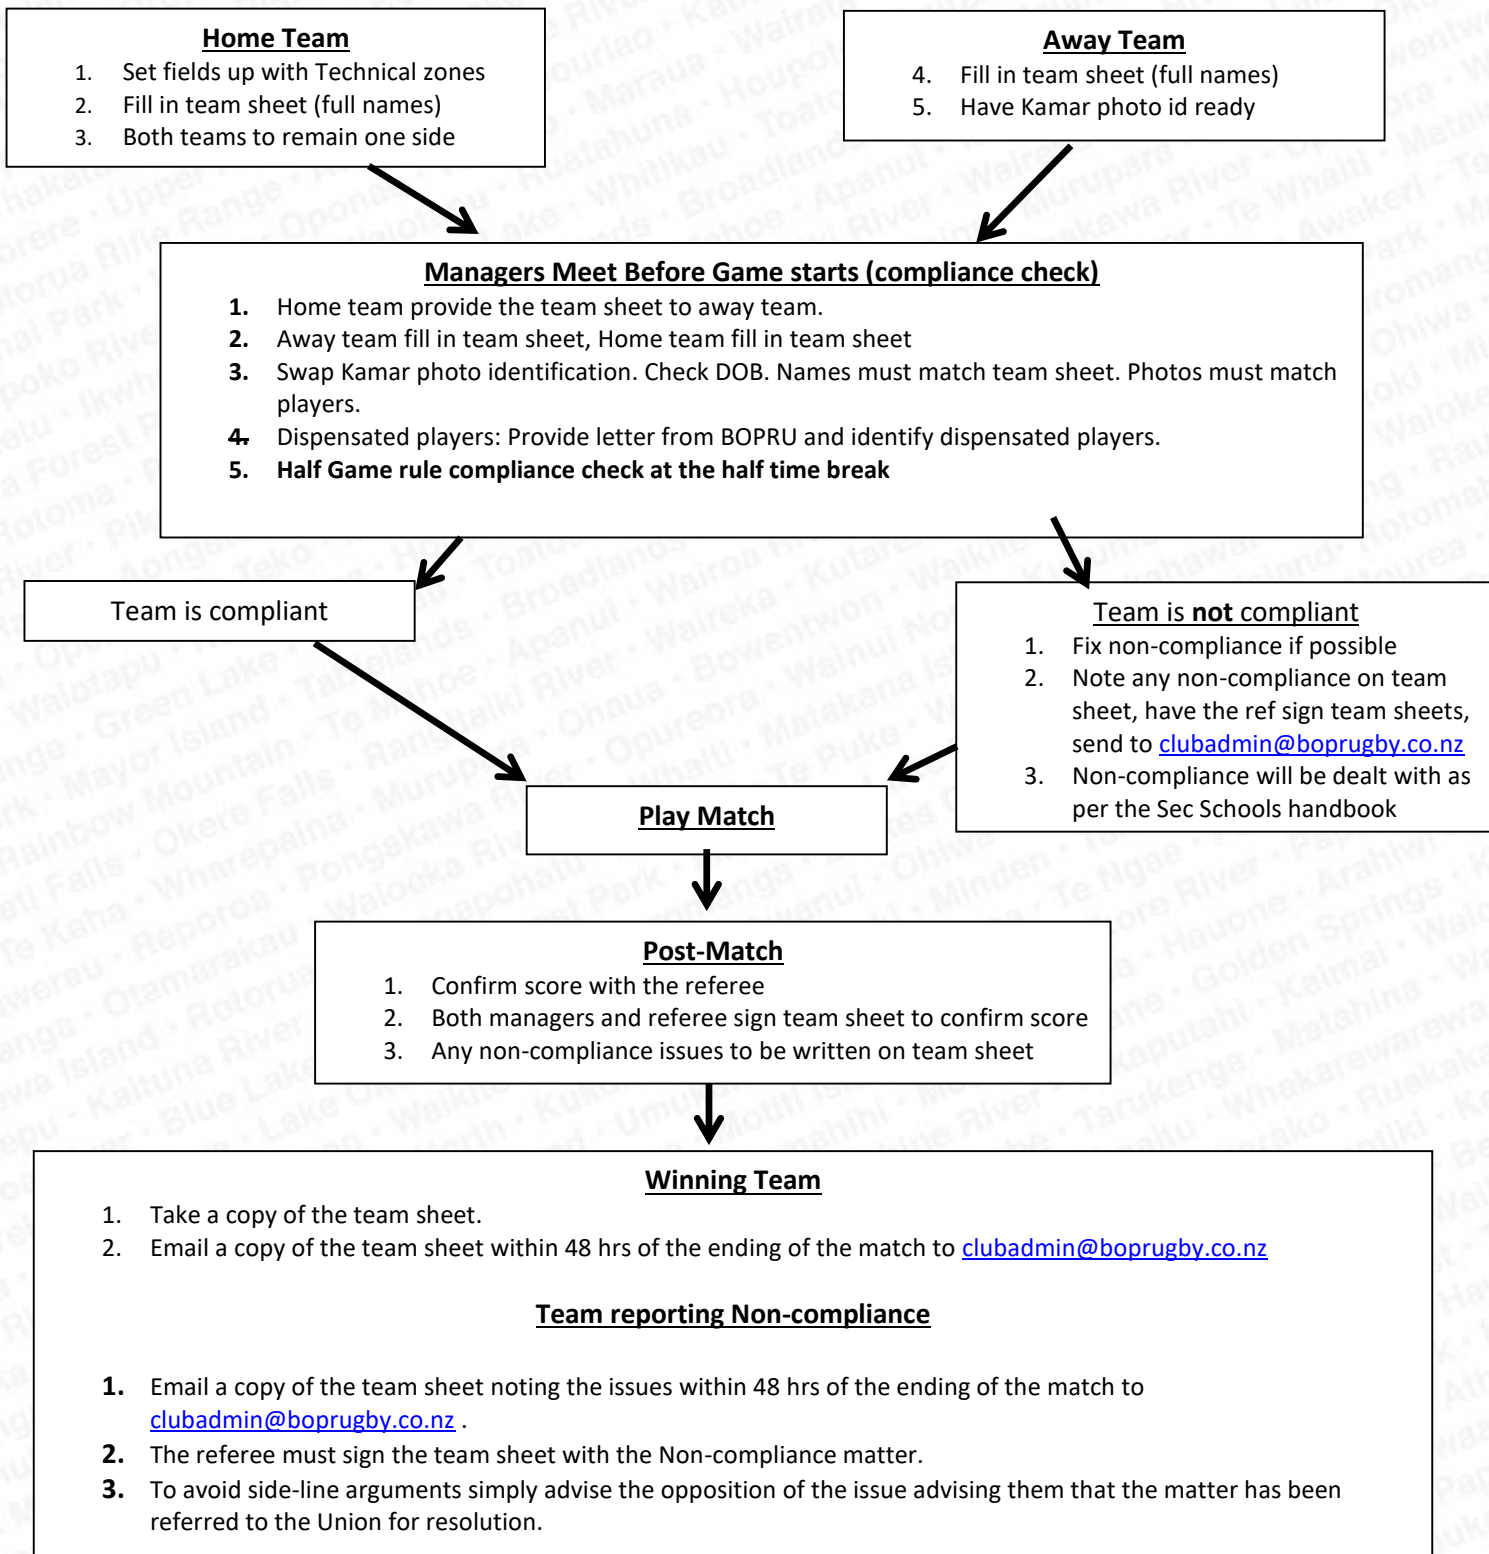

Bay of Plenty Secondary Schools Rugby Match day Compliance Guidelines for coaches / managers

High Performance Centre, 52 Miro Street, Mount Maunganui

P: 07 574 2037 F: 07 574 2046 W: www.boprugby.co.nz

boprugby

@BOPRugby

@boprugby

BOPRugbyUnion

BETHLEHEMCOACHLINES